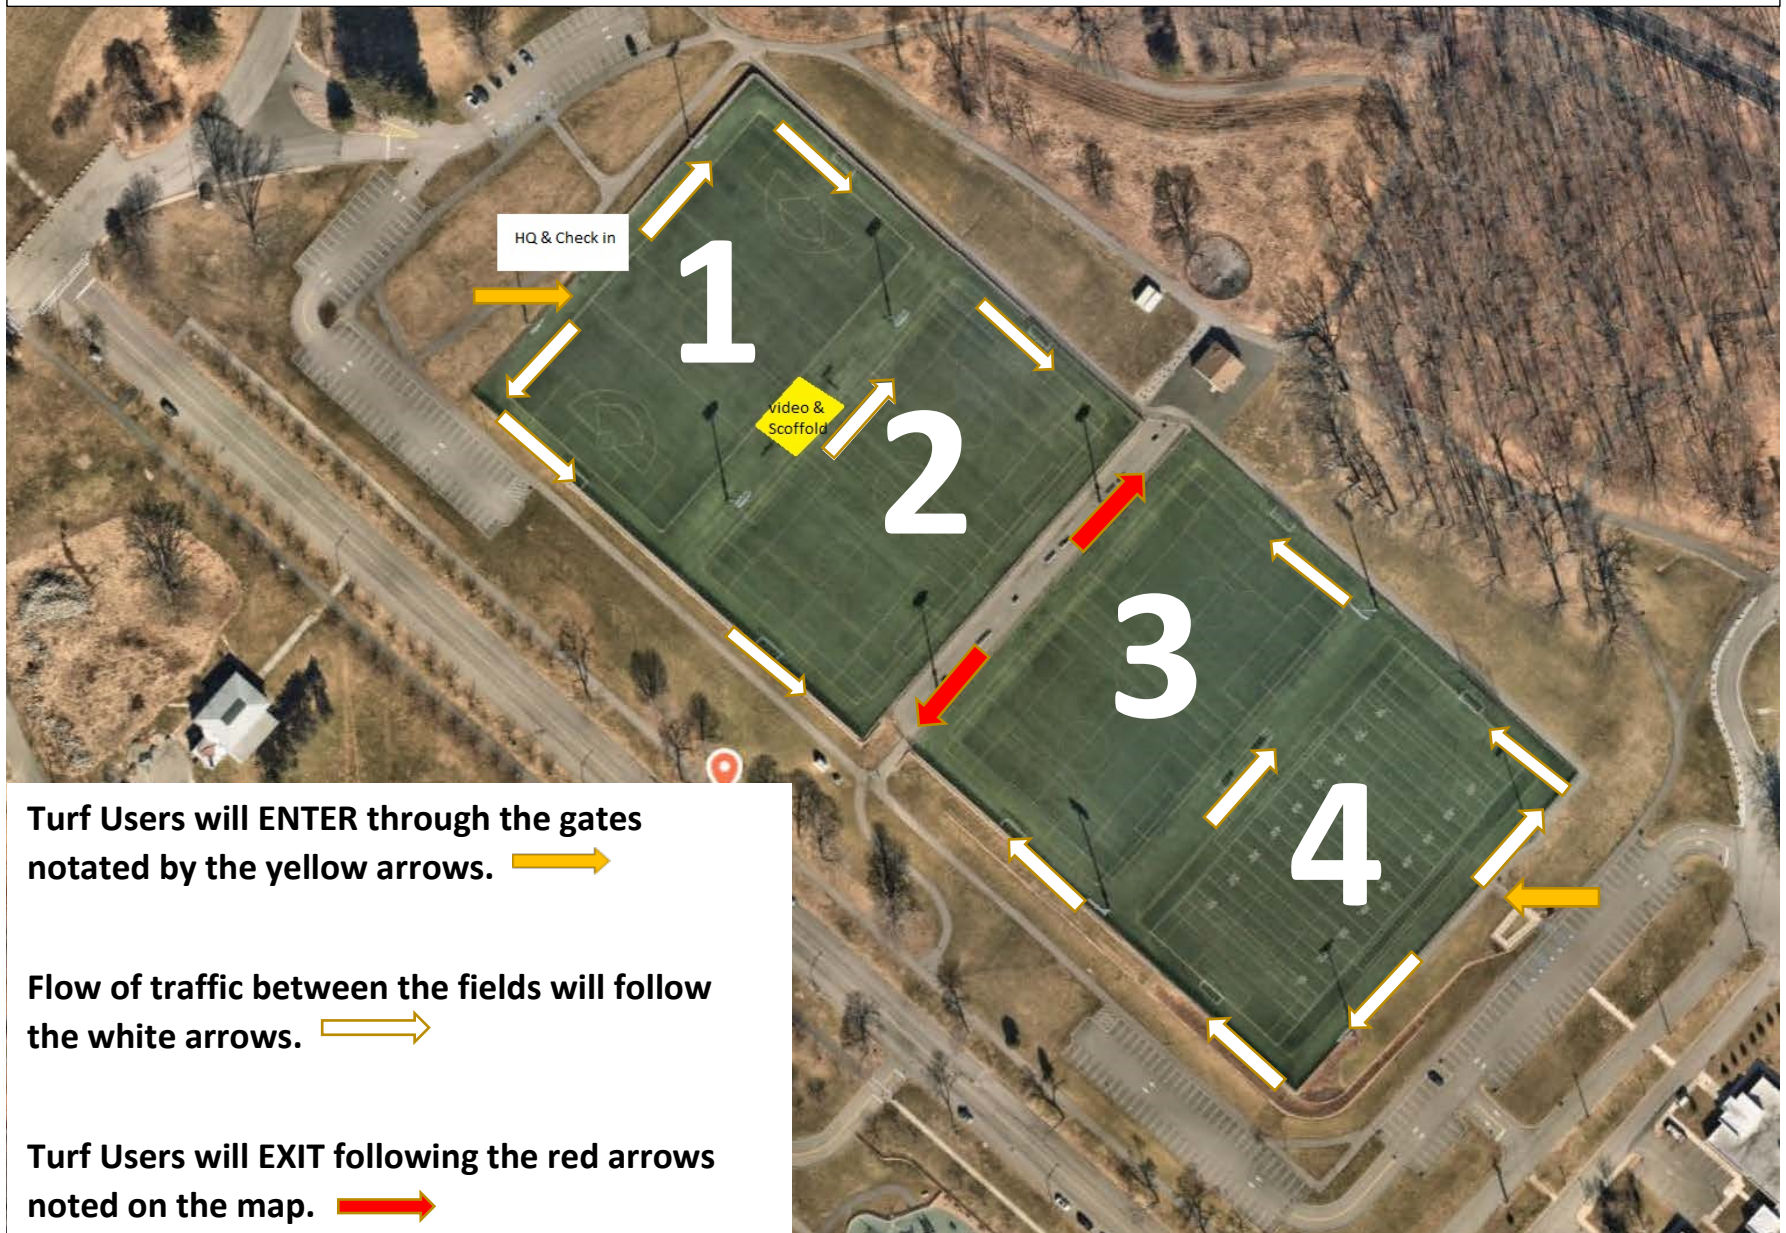

## Turf User flow for use of the Artificial Turf Fields at Central Park of Morris County.

Turf Users will ENTER through the gates notated by the yellow arrows. →

Flow of traffic between the fields will follow the white arrows. →

Turf Users will EXIT following the red arrows noted on the map. →